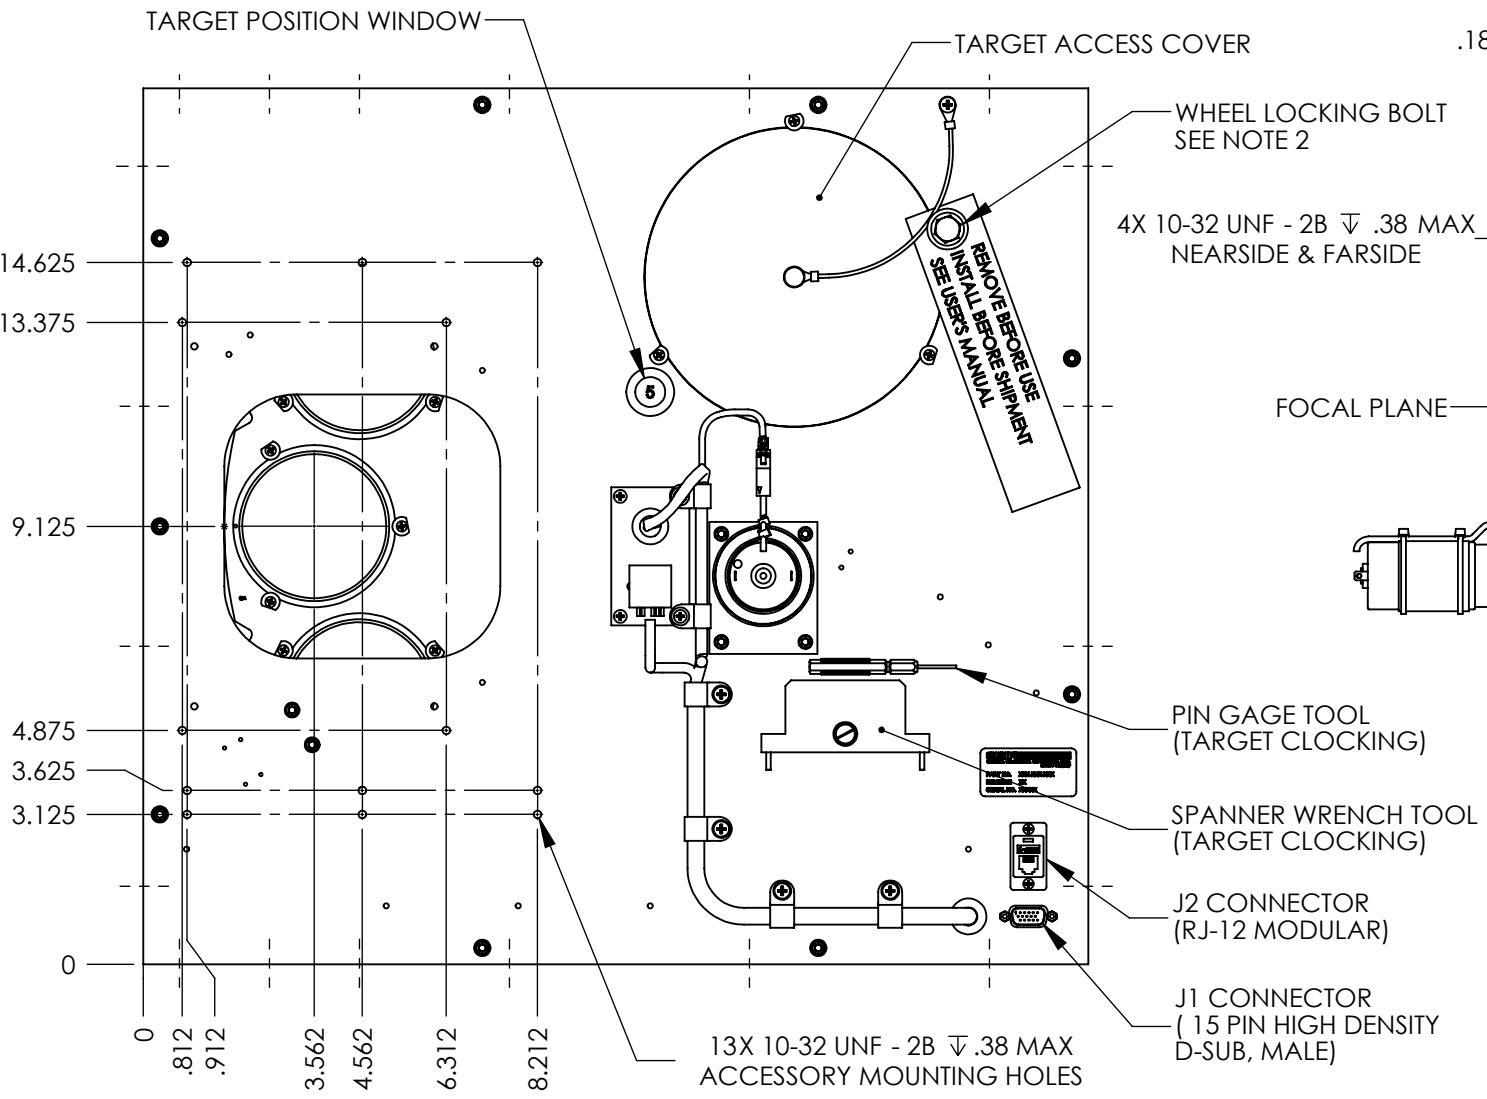

DRAWN	CHECKED	RELEASED	DATE	REVISED PER ECO	REV

- NOTES: UNLESS OTHERWISE SPECIFIED
- APPROXIMATE WEIGHT, WITHOUT TARGETS: 22 LBS.
 - REMOVE WHEEL LOCKING BOLT PRIOR TO OPERATION. REINSTALL WHEEL LOCKING BOLT PRIOR TO SHIPMENT.
 - STANDARD STRAIGHT DRIVE MOTOR SHOWN. RIGHT ANGLE DRIVE MOTOR OPTION AVAILABLE WITH LOWER PROFILE.

UNLESS OTHERWISE SPECIFIED DIMENSIONS ARE IN INCHES TOLERANCES ARE ± .XX .01 .XXX .005 .XXXX .0005 FRAC. 1/16 ANG. 1/2 DO NOT SCALE FROM DRAWING	DRAWN	D. Monk	DATE	9-28-11
	CHECKED		DATE	
	RELEASED		DATE	
	RELEASED PER ECO NO.	049701		
	SCALE	1:4	SIZE	B