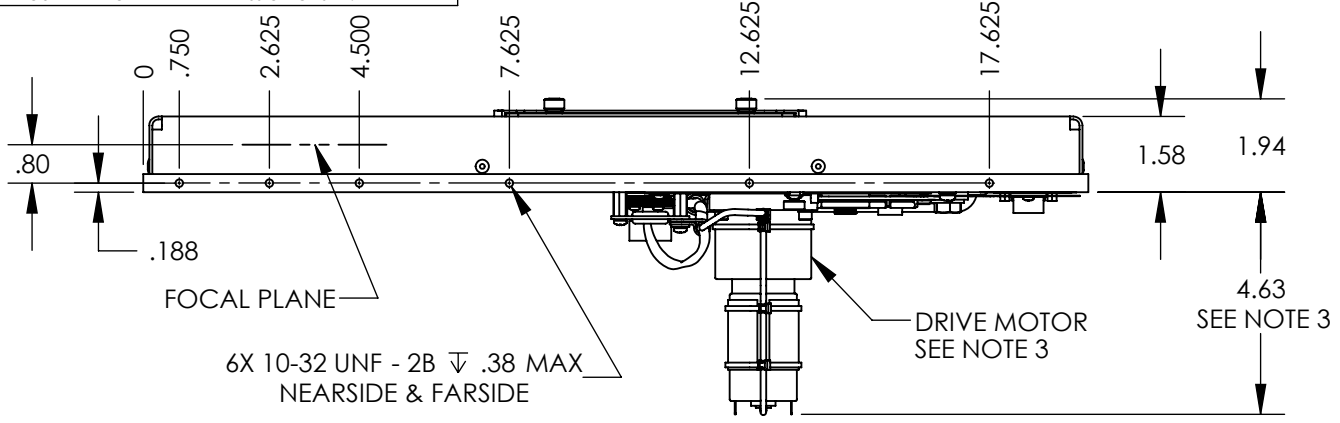

DRAWN	CHECKED	RELEASED	DATE	REVISED PER ECO	REV

- NOTES: UNLESS OTHERWISE SPECIFIED
- APPROXIMATE WEIGHT, WITHOUT TARGETS: 22 LBS.
 - REMOVE WHEEL LOCKING BOLT PRIOR TO OPERATION. REINSTALL WHEEL LOCKING BOLT PRIOR TO SHIPMENT.
 - STANDARD STRAIGHT DRIVE MOTOR SHOWN. RIGHT ANGLE DRIVE MOTOR OPTION AVAILABLE WITH LOWER PROFILE.

UNLESS OTHERWISE SPECIFIED DIMENSIONS ARE IN INCHES TOLERANCES ARE ± .XX .01 .XXX .005 .XXXX .0005 FRAC. 1/16 ANG. 1/2 DO NOT SCALE FROM DRAWING	DRAWN	D. Monk	DATE	9-28-11
	CHECKED		DATE	
	RELEASED		DATE	
	RELEASED PER ECO NO.	049701		
	SCALE	1:4	SIZE	B