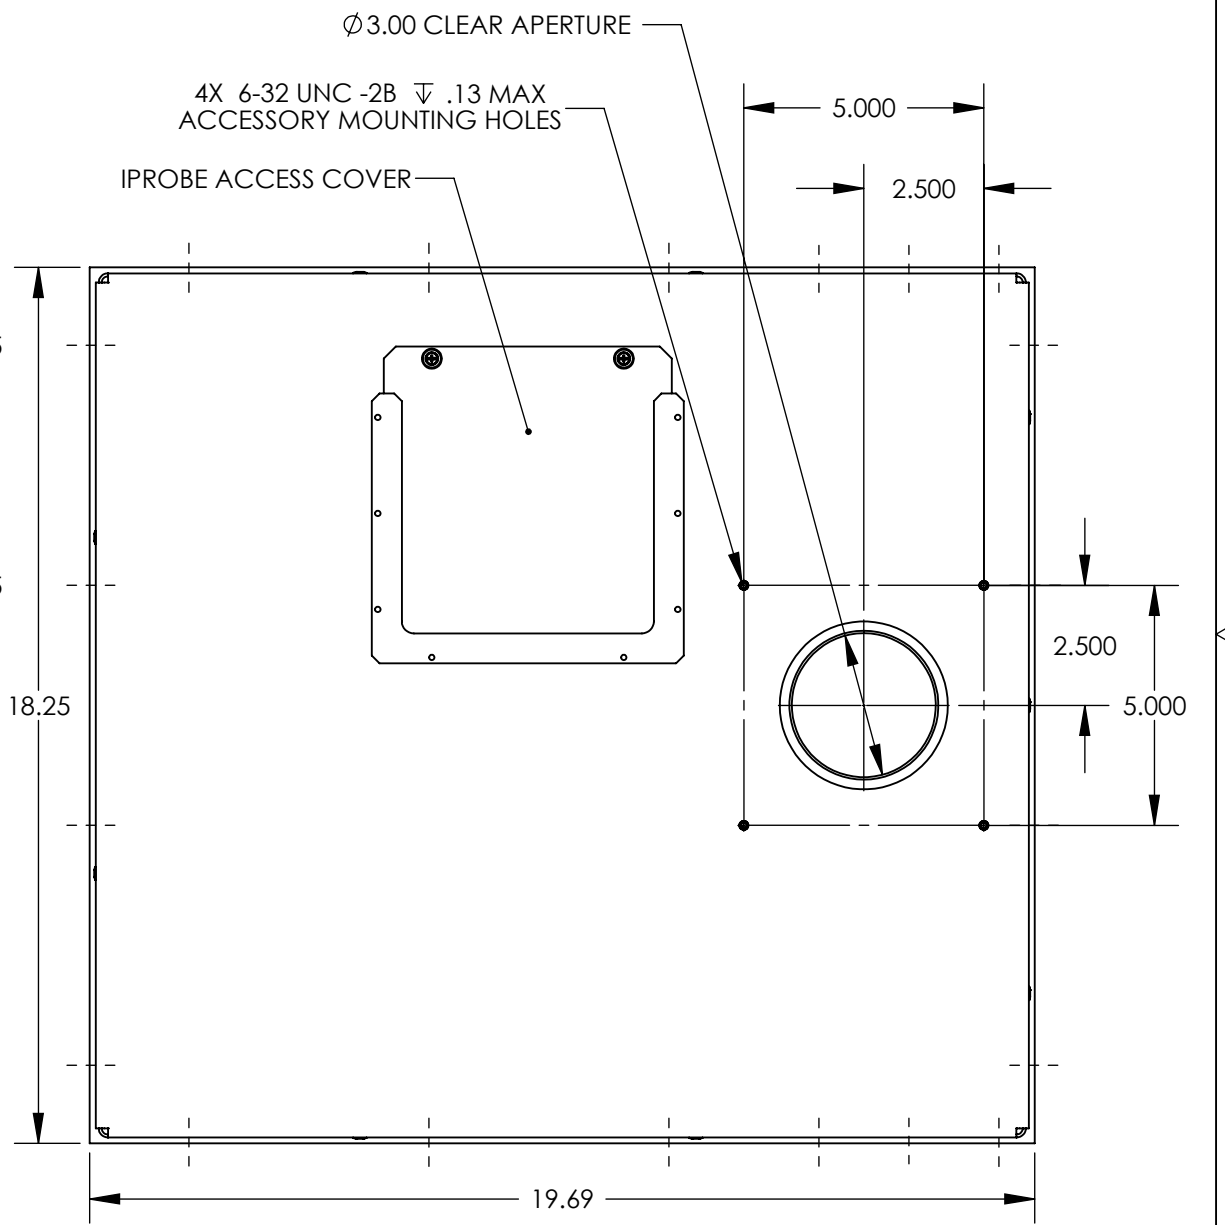

DRAWN	CHECKED	RELEASED	DATE	REVISED PER ECO	REV

- NOTES: UNLESS OTHERWISE SPECIFIED
- APPROXIMATE WEIGHT, WITHOUT TARGETS: 22 LBS.
 - REMOVE WHEEL LOCKING BOLT PRIOR TO OPERATION. REINSTALL WHEEL LOCKING BOLT PRIOR TO SHIPMENT.
 - STANDARD STRAIGHT DRIVE MOTOR SHOWN. RIGHT ANGLE DRIVE MOTOR OPTION AVAILABLE WITH LOWER PROFILE.

UNLESS OTHERWISE SPECIFIED DIMENSIONS ARE IN INCHES TOLERANCES ARE ± .XX .01 .XXX .005 .XXXX .0005 FRAC. 1/16 ANG. 1/2 DO NOT SCALE FROM DRAWING	DRAWN	D. Monk	DATE	9-28-11
	CHECKED		DATE	
	RELEASED		DATE	
	RELEASED PER ECO NO.	049701		
	SCALE	1:4	SIZE	B